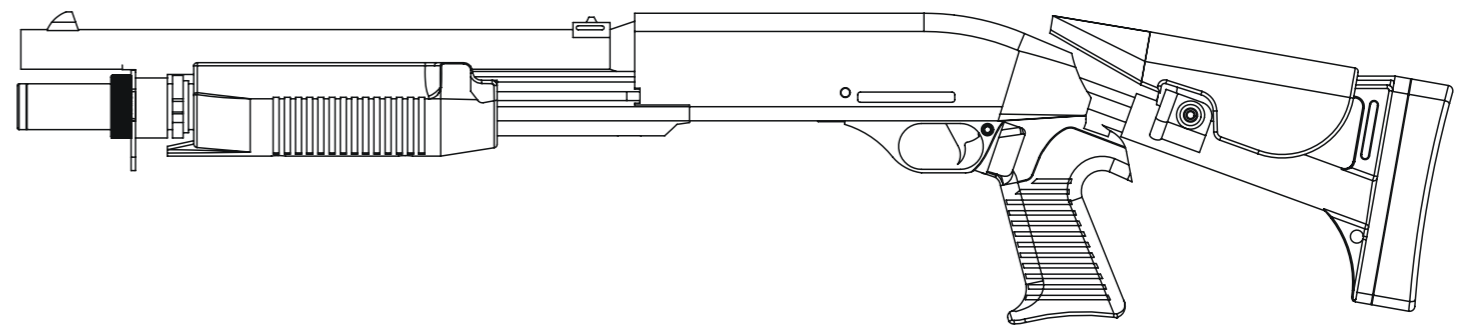

Treat every airsoft gun as if it is loaded.

Always wear eye protection designed for airsoft guns when handling or shooting or in range of any airsoft gun, and wear them over prescription glasses.

Keep your finger off the trigger until ready to shoot.

Never point the airsoft gun at anything you do not wish to shoot.

Keep the airsoft gun on safe until ready to shoot.

Avoid ricochet. Never shoot at a hard or flat surface or at water.

Backstops should be inspected for wear before and after each use. Discontinue use if the backstop surface shows signs of failure. Since backstop surfaces eventually fail, always place the backstop in a location that will be safe should the backstop fail. Discontinue the use of a backstop if the projectile rebounds or ricochets.

ADVISORY

Perform routine inspection and maintenance, including:

- (a) Modification of the gun mechanism may cause a gun to malfunction and tampering with a gun may make it unsafe to use.
- (b) Any change in the performance, such as lowered trigger force and shortened trigger travel, indicates possible wear and that such guns should be inspected, replaced, or properly repaired, and repairs should only be made by qualified personnel.
- (c) Check any gun that has been dropped to ensure that its function has not been affected.

User manual
Manuel de l'utilisateur
Manual de usuario
Benutzerhandbuch

Read through this manual before use
Lisez ce manuel avant utilisation
Lea este manual antes de utilizar
Lesen Sie dieses Benutzerhandbuch
bevor Sie das Produkt in verwenden

AIRSOFT GUN
Décret N° 99-240 du 24 mars 1999 Réglementant la vente en France. Objet ayant l'apparence d'une arme à feu.
«DISTRIBUTION INTERDITE AUX MINEURS». «ATTENTION NE JAMAIS DIRIGER LE TIR VERS UNE PERSONNE».
Ce modèle factice n'est pas un jouet. A tenir à l'écart du rayon jouet. Le port de lunettes de protection est obligatoire.
Avant tout usage, lire attentivement la notice incluse dans la boîte. Compte tenu du réalisme de ces modèles factices,
il est rappelé que la loi interdit le port de tout objet susceptible de constituer une arme dangereuse pour la sécurité
publique.

WARNING
Cancer and
reproductive harm –
www.P65Warnings.ca.gov.

ADVERTENCIA
Cáncer y daño
reproductivo –
www.P65Warnings.ca.gov.

ActionSportGames® A/S
Bjergvangen 1
DK-3060 Espergaerde
Denmark
www.actionsportgames.com