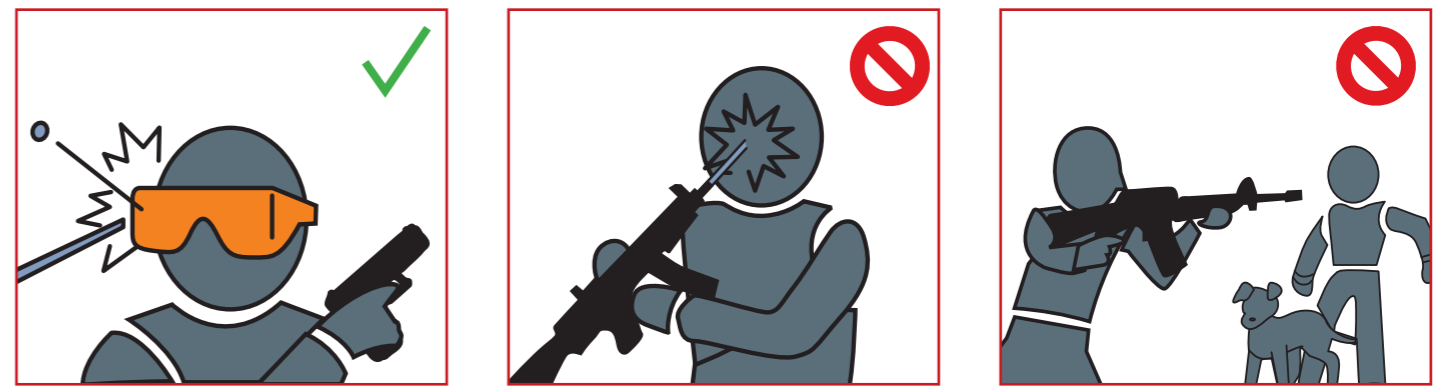

Warning / Avertissement / Advertencia / Achtung

ActionSportGames® A/S
Bjergvangen 1, DK-3060
Espergaerde, Denmark
www.actionsportgames.com

TRANSLATIONS

1/1 Scale assembled model Airsoft gun
Masstab 1/1 - Waffennachbildung
Echelle 1/1 - réplique d'arme factice
Réplica de Airsoft fabricada a escala 1/1
Battery NOT included
Batterie NON-inclus