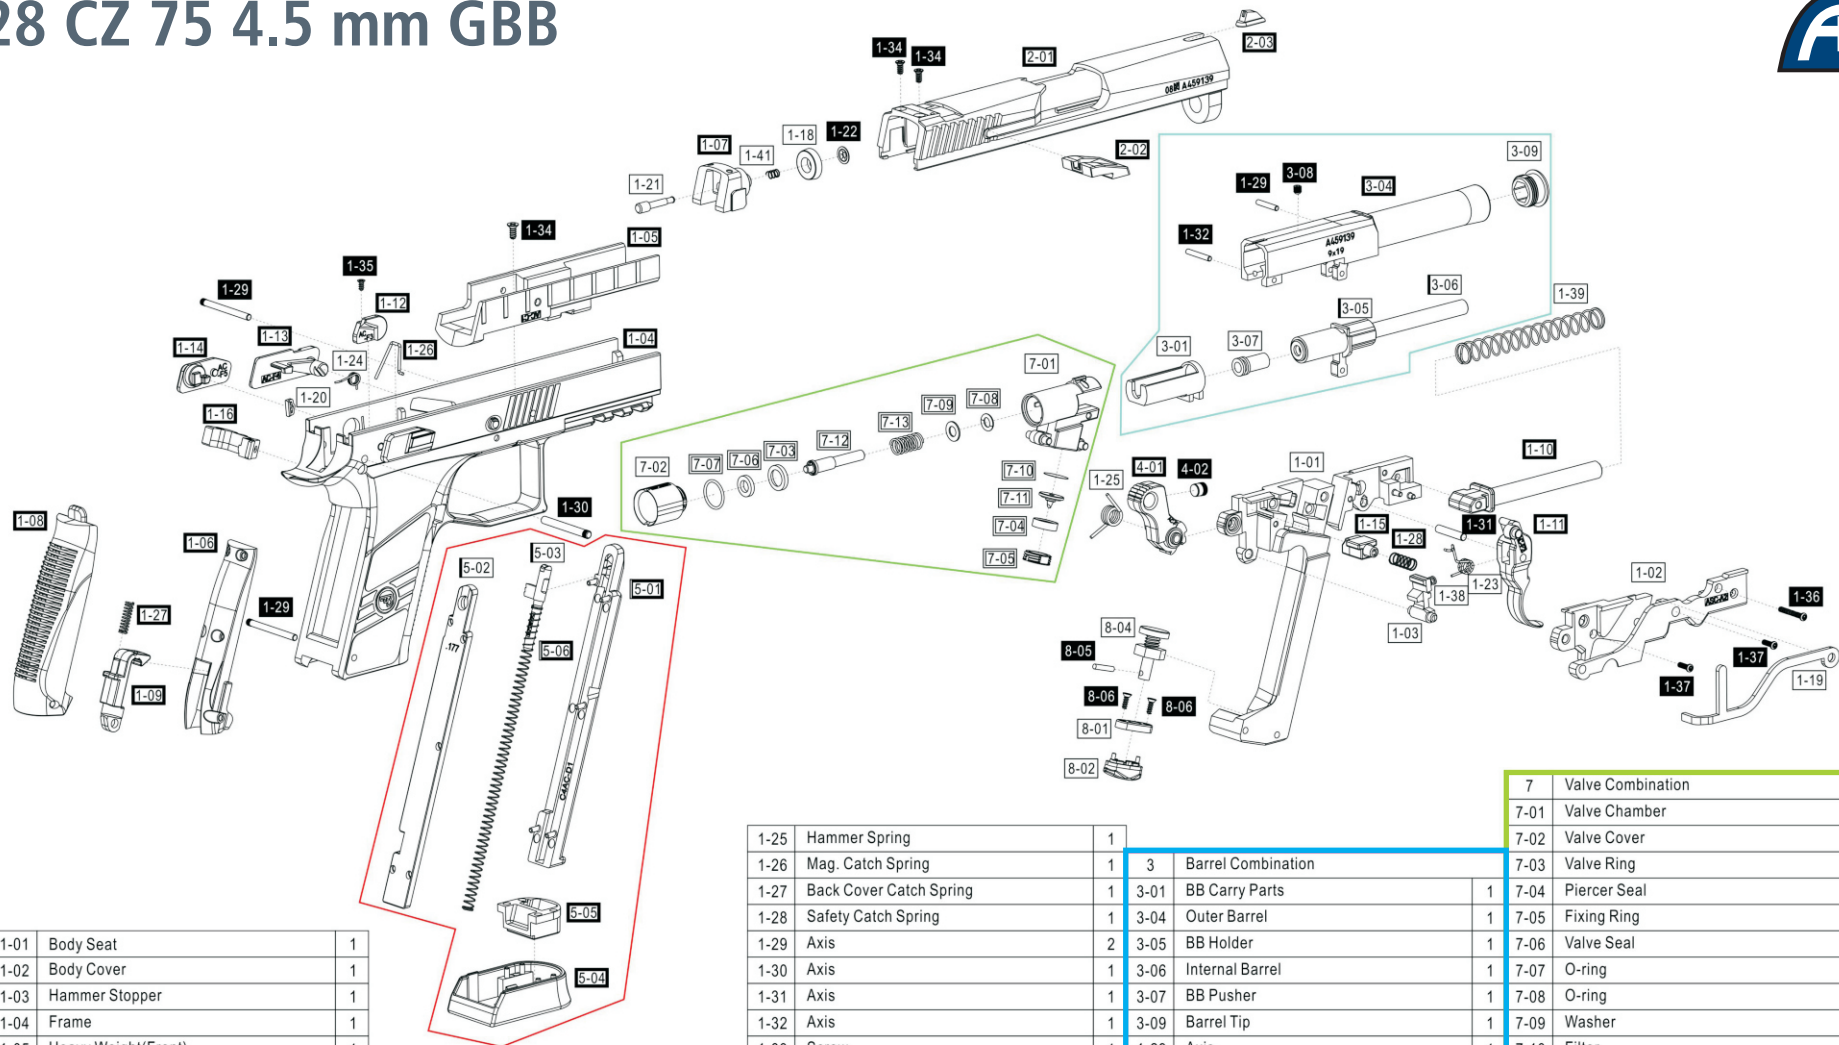

# 16728 CZ 75 4.5 mm GBB

1-01	Body Seat	1
1-02	Body Cover	1
1-03	Hammer Stopper	1
1-04	Frame	1
1-05	Heavy Weight(Front)	1
1-06	Heavy Weight(Back)	1
1-07	Slide Cover	1
1-08	Back Cover	1
1-09	Back Cover Catch	1
1-10	Recoil Spring Guide	1
1-11	Trigger	1
1-12	Safety Level	1
1-13	Slide Stop	1
1-14	Safety	1

1-15	Safety Catch	1
1-16	Mag. Catch	1
1-18	Rubber Chip	1
1-19	Trigger Connector	1
1-20	Safety Catch	1
1-21	Fixing Axis	1
1-22	Washer	1
1-23	Trigger Spring	1
1-24	Slide Stop Spring	1

1-25	Hammer Spring	1
1-26	Mag. Catch Spring	1
1-27	Back Cover Catch Spring	1
1-28	Safety Catch Spring	1
1-29	Axis	2
1-30	Axis	1
1-31	Axis	1
1-32	Axis	1
1-33	Screw	1
1-34	Screw	3
1-35	Screw	1
1-37	Screw	2
1-38	Stopper Spring	1
1-39	Recoil Spring	1
1-41	Fixing Axis Spring	1
2-01	Slide	1
2-02	Front Sight	1
2-03	Aiming Hole	1

3	Barrel Combination	
3-01	BB Carry Parts	1
3-04	Outer Barrel	1
3-05	BB Holder	1
3-06	Internal Barrel	1
3-07	BB Pusher	1
3-09	Barrel Tip	1
1-29	Axis	1
4-01	Hammer	1
4-02	Attacked Block	1
5	Mag. Combination	
5-01	Mag. Body	1
5-02	Mag. Cover	1
5-03	BB Follower	1
5-04	Mag. Base	1
5-05	Mag. Inner Pad	1
5-06	Mag. Spring	1

7	Valve Combination	
7-01	Valve Chamber	1
7-02	Valve Cover	1
7-03	Valve Ring	1
7-04	Piercer Seal	1
7-05	Fixing Ring	1
7-06	Valve Seal	1
7-07	O-ring	1
7-08	O-ring	1
7-09	Washer	1
7-10	Filter	1
7-11	Piercer	1
7-12	Valve	1
7-13	Valve Spring	1
8	Knob Combination	
8-01	Knob Seat	1
8-02	Knob Cover	1
8-04	Piercing Level Screw	1
8-05	Axis	1
8-06	Screw	2