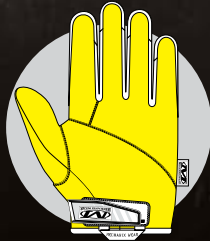

ELEMENT

TACTICAL SPECIALTY HAND PROTECTION

Brisk temperatures can hinder grip strength as the body fights to preserve warmth in cold conditions. The Element is a lightweight fleece-lined precision duty glove designed to keep your hands insulated from the elements. A water-resistant Softshell keeps the back of your hands dry and prevents the wind from sneaking in while you work. The palm features durable synthetic leather infused with touchscreen capable technology so you can navigate your devices without removing your gloves in the cold.

WATER-RESISTANT

Softshell water-resistant and wind-resistant stretch fabric protect against the elements.

TOUCHSCREEN CAPABLE

Durable synthetic leather palm infused with touchscreen capable technology.

ELEMENT

AVAILABLE COLORS

TSEL-55 COVERT

XXXS	XXS	XS	S	M	L	XL	XXL	XXXL
05	06	07	08	09	10	11	12	13

FEATURES

1. Low-profile closure provides a secure fit to the wrist.
2. Softshell water-resistant and wind-resistant stretch fabric.
3. Fleece-lined back-of-hand provides insulation.
4. Three-dimensional patterning forms to the natural curvature of the hand.
5. Fleece-lined synthetic leather palm.
6. Touchscreen capable synthetic leather.
7. Nylon pull loop.