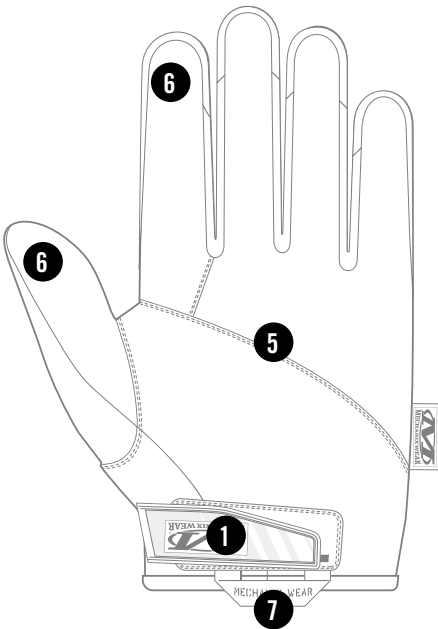

INTENDED USES

- Military
- Law Enforcement
- Shooting Sports

FURTHER INFORMATION AVAILABLE AT:

Ref: Tactical Specialty Element

EUROPE
001 661 257 0474

Mechanix Wear, Inc.
28525 Witherspoon Parkway
Valencia CA 91355
www.mechanix.com

Product is imported