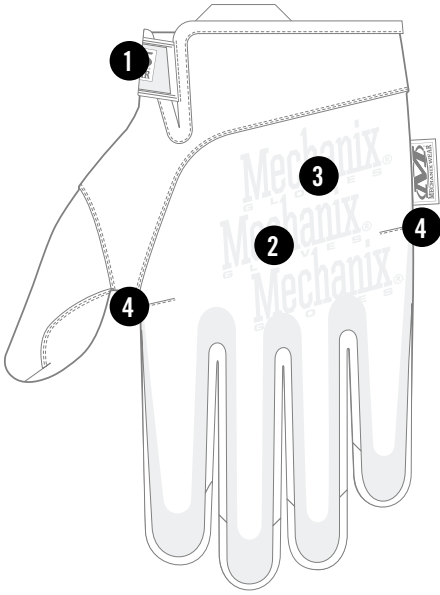

ELEMENT

TACTICAL SPECIALTY HAND PROTECTION

Brisk temperatures can hinder grip strength as the body fights to preserve warmth in cold conditions. The Element is a lightweight fleece-lined precision duty glove designed to keep your hands insulated from the elements. A water-resistant Softshell keeps the back of your hands dry and prevents the wind from sneaking in while you work. The palm features durable synthetic leather infused with touchscreen capable technology so you can navigate your devices without removing your gloves in the cold.

WATER-RESISTANT

Softshell water-resistant and wind-resistant stretch fabric protect against the elements.

TOUCHSCREEN CAPABLE

Durable synthetic leather palm infused with touchscreen capable technology.

ELEMENT

AVAILABLE COLORS

TSEL-55 COVERT

XXXS	XXS	XS	S	M	L	XL	XXL	XXXL
05	06	07	08	09	10	11	12	13

FEATURES

1. Low-profile closure provides a secure fit to the wrist.
2. Softshell water-resistant and wind-resistant stretch fabric.
3. Fleece-lined back-of-hand provides insulation.
4. Three-dimensional patterning forms to the natural curvature of the hand.
5. Fleece-lined synthetic leather palm.
6. Touchscreen capable synthetic leather.
7. Nylon pull loop.