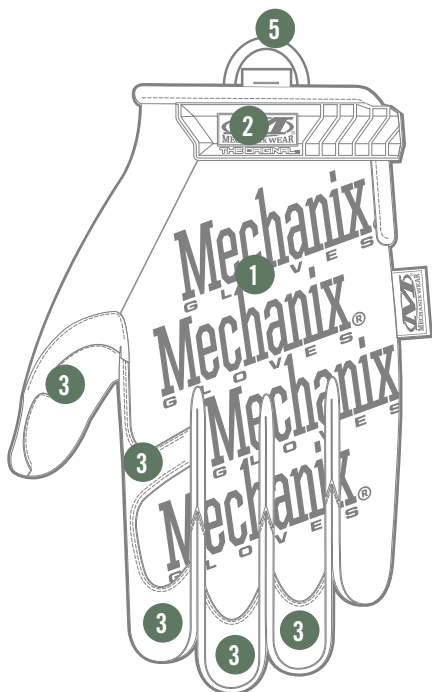

THE ORIGINAL[®]

TACTICAL HAND PROTECTION

The Original[®] glove revolutionized the hand protection industry with its versatile design and has faithfully served its users ever since. Durable synthetic leather extends the life of the glove and two-way stretch Spandex forms to the back of the hand, creating an exceptional fit with superior dexterity. Keep your gloves secure to your gear or pack with the nylon cord loop conveniently positioned beneath each wrist. The Original[®] provides unmatched fit, feel and functionality so you can focus on what lies down range.

COMFORTABLE FIT

Form-fitting stretch Spandex top provides a comfortable fit.

SEAMLESS PALM

Seamless single layer palm provides maximum dexterity.

THE ORIGINAL[®]

AVAILABLE COLORS

MG-55 COVERT MG-72 COYOTE MG-76 FOLIAGE MG-78 MULTICAM

XXXS	XXS	XS	S	M	L	XL	XXL	XXXL
05	06	07	08	09	10	11	12	13

FEATURES

1. Stretch Spandex material provides a comfortable fit.
2. Thermal Plastic Rubber (TPR) closure with hook and loop provides a secure fit.
3. Reinforcement panels in high wear areas improve durability.
4. Seamless single layer palm improves fit and dexterity.
5. Nylon cord loop provides convenient glove storage.