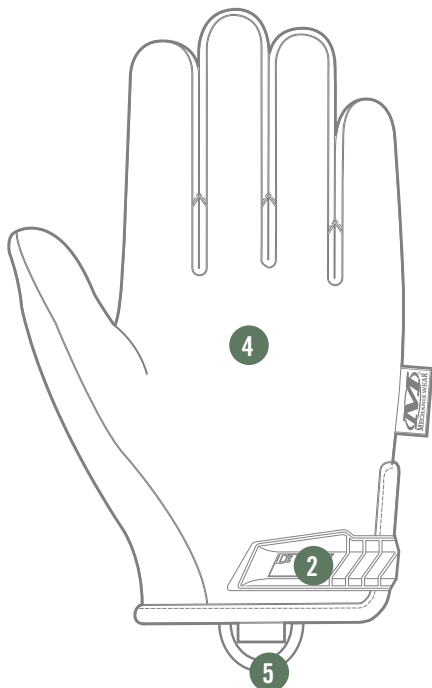

FURTHER INFORMATION AVAILABLE AT:

Ref: The Original®

USA
1-800-222-4296
CANADA
1-877-278-5822

Mechanix Wear, Inc.
28525 Witherspoon Parkway
Valencia CA 91355
www.mechanix.com

Product is imported